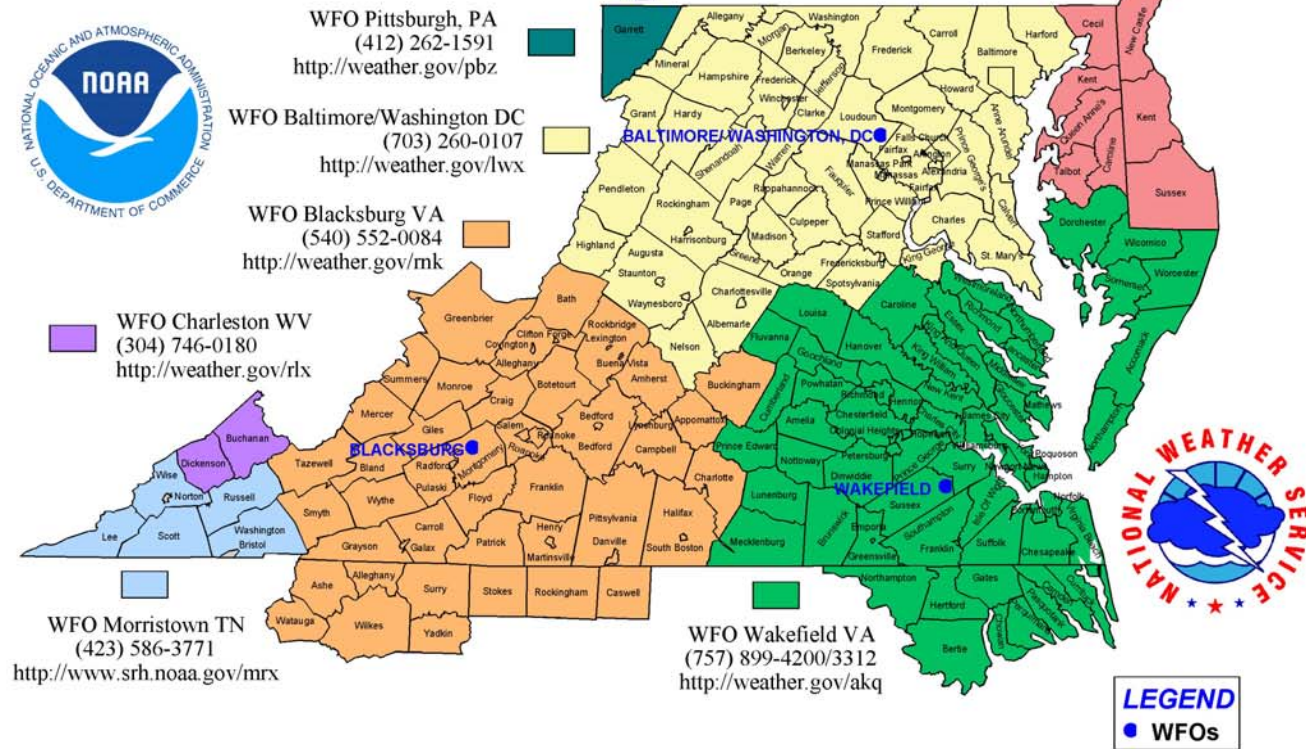

National Weather Service in the Mid Atlantic Region